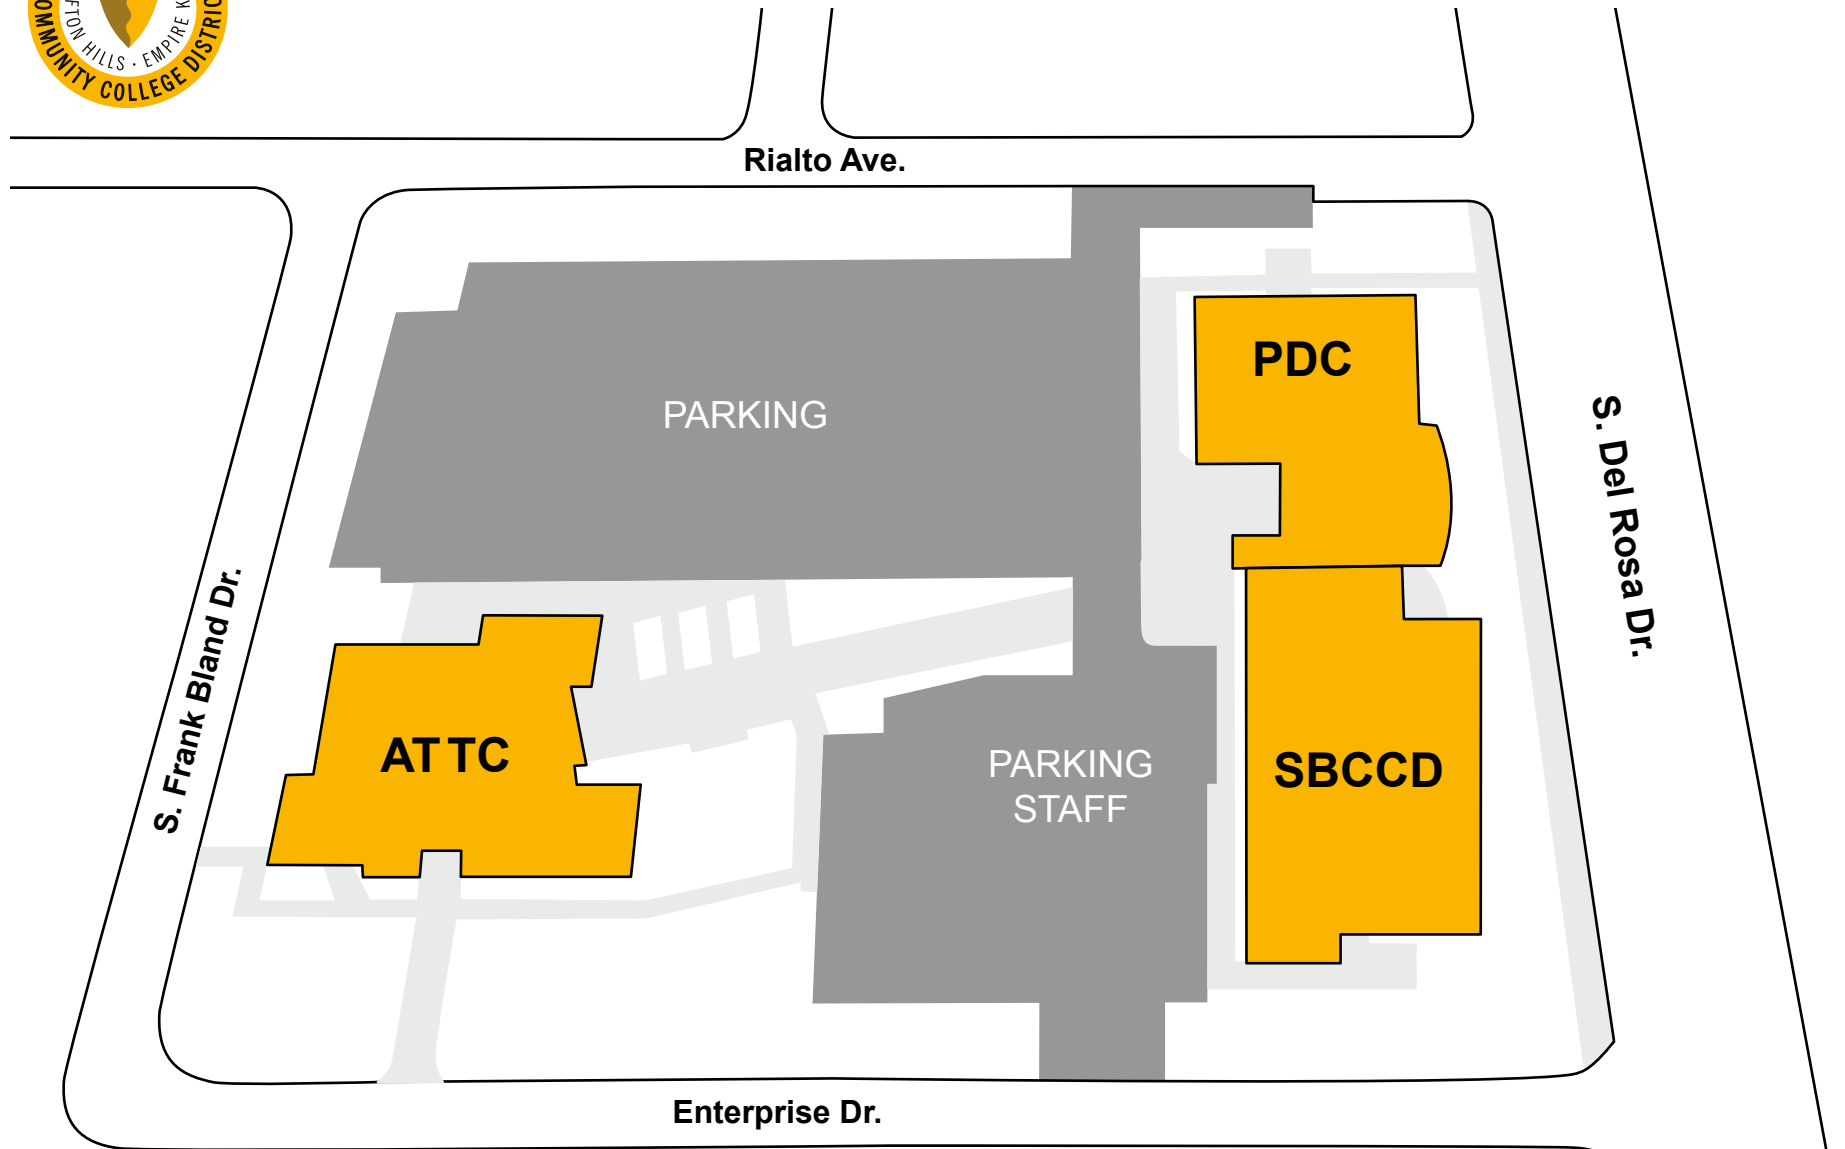

San Bernardino Community College District

114 South Del Rosa Dr. • San Bernardino, CA 92408 • (909) 382-4400

Building Symbols

- ATTC Applied Technology Training Center
- PDC Professional Development Center
- SBCCD San Bernardino Community College District/ HR/Payroll