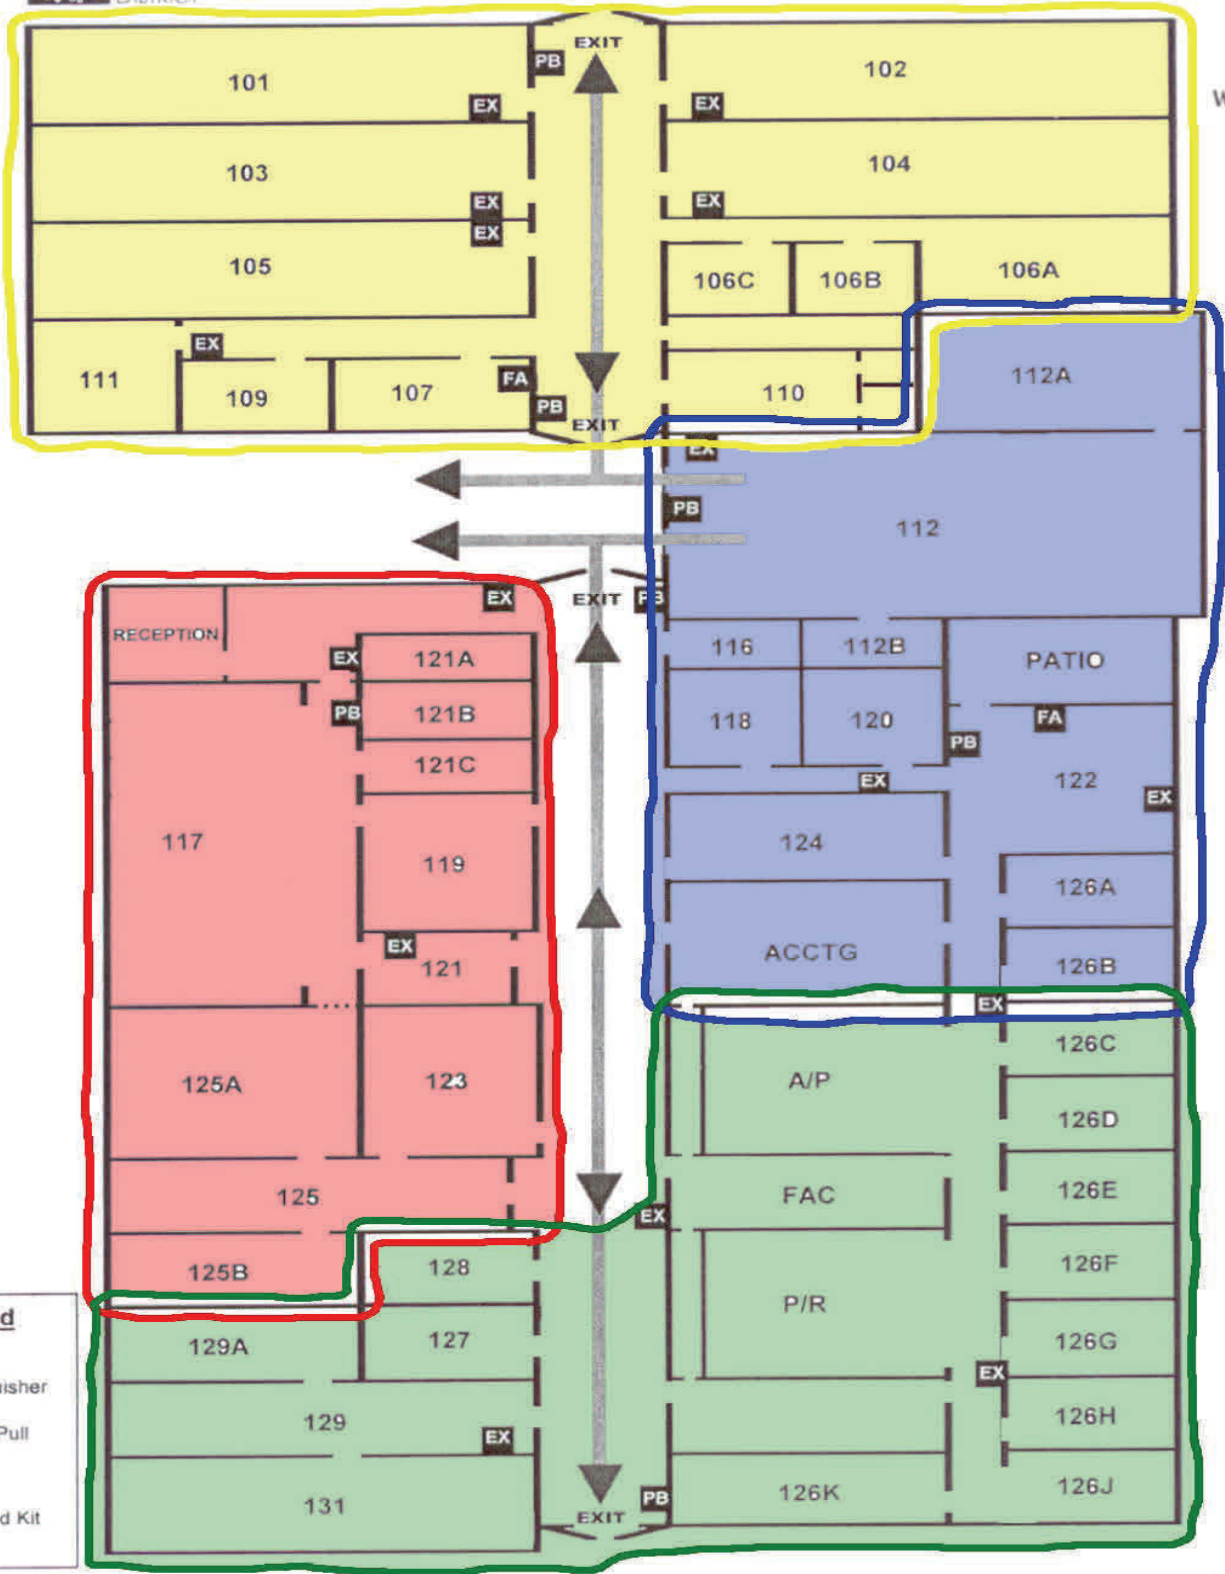

SBCCD Administrative Offices & Professional Development Center (PDC)

EVACUATION MAP

EVACUATION STAGING AREA
NORTHWEST CORNER STUDENT PARKING LOT

- Legend**
- EX** Fire Extinguisher
 - PB** Alarm Pull Box
 - FA** First Aid Kit